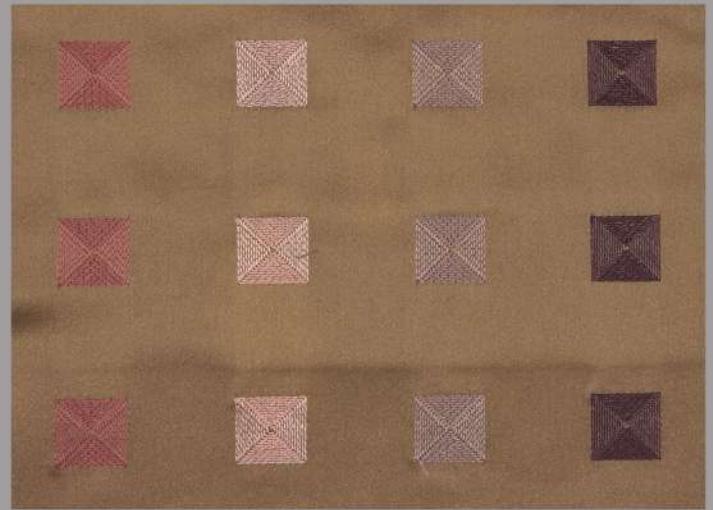

# GEOMETRO

Composition : 94% Polyester, 6% Viscose

Width : 140 cm

Suitable for Curtain

CIRCLES 01 PLAZA

CIRCLES 13 SHALE

CIRCLES 16 BARK

CIRCLES 22 MOSS

SQUARES 02 STUCCO

SQUARES 20 CHOCOLATE

DIAMONDS 24 FERN