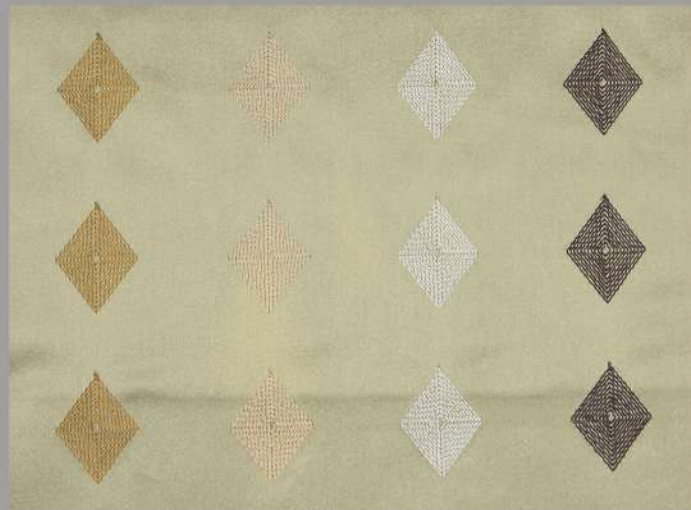

# GEOMETRO

Composition : 94% Polyester, 6% Viscose

Width : 140 cm

Suitable for Curtain

CIRCLES 01 PLAZA

CIRCLES 13 SHALE

CIRCLES 16 BARK

CIRCLES 22 MOSS

SQUARES 02 STUCCO

SQUARES 20 CHOCOLATE

DIAMONDS 24 FERN