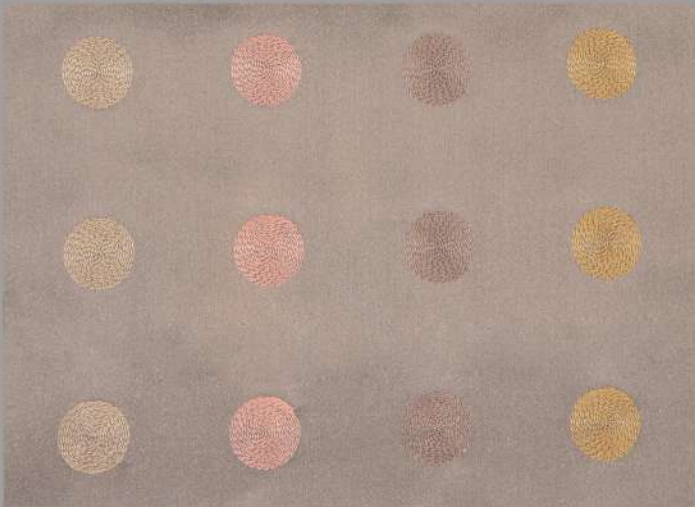

# GEOMETRO

Composition : 94% Polyester, 6% Viscose

Width : 140 cm

Suitable for Curtain

CIRCLES 01 PLAZA

CIRCLES 13 SHALE

CIRCLES 16 BARK

CIRCLES 22 MOSS

SQUARES 02 STUCCO

SQUARES 20 CHOCOLATE

DIAMONDS 24 FERN