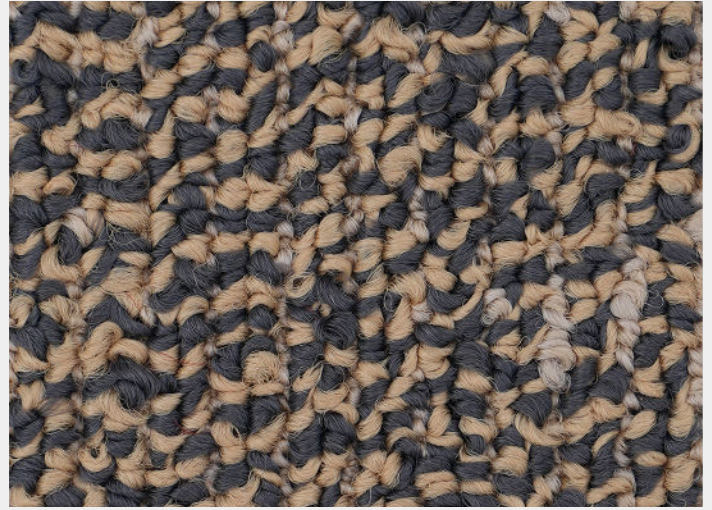

HOME DÉCOR
I N D O N E S I A

MULTI SCROLL TILE COLLECTION CONOROUS

Construction : Woven Loop Graphic | Machine Gauge : 1/12

Pile Weight : 950 gms/m² | Total Weight : 5000 gms/m²

Pile Height : 2/4/6 mm | Total Height : 9 mm

Primary Backing : Non-Woven Lutrador | Secondary Backing : PVC + Fibre Glass

Size Per Tile : 50 cm x 50 cm | No. of Tiles per Box : 20 Pcs/Box (5m²)

CQ - GREY

CQ - BEIGE

CQ - BLUE

CQ - CROWN