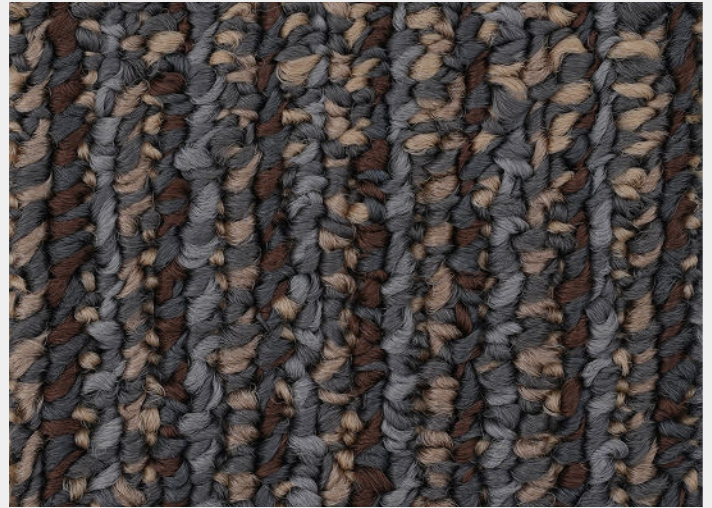

HOME DÉCOR
I N D O N E S I A

MULTI SCROLL TILE COLLECTION CONOROUS

Construction : Woven Loop Graphic | Machine Gauge : 1/12

Pile Weight : 950 gms/m² | Total Weight : 5000 gms/m²

Pile Height : 2/4/6 mm | Total Height : 9 mm

Primary Backing : Non-Woven Lutrador | Secondary Backing : PVC + Fibre Glass

Size Per Tile : 50 cm x 50 cm | No. of Tiles per Box : 20 Pcs/Box (5m²)

CQ - GREY

CQ - BEIGE

CQ - BLUE

CQ - CROWN