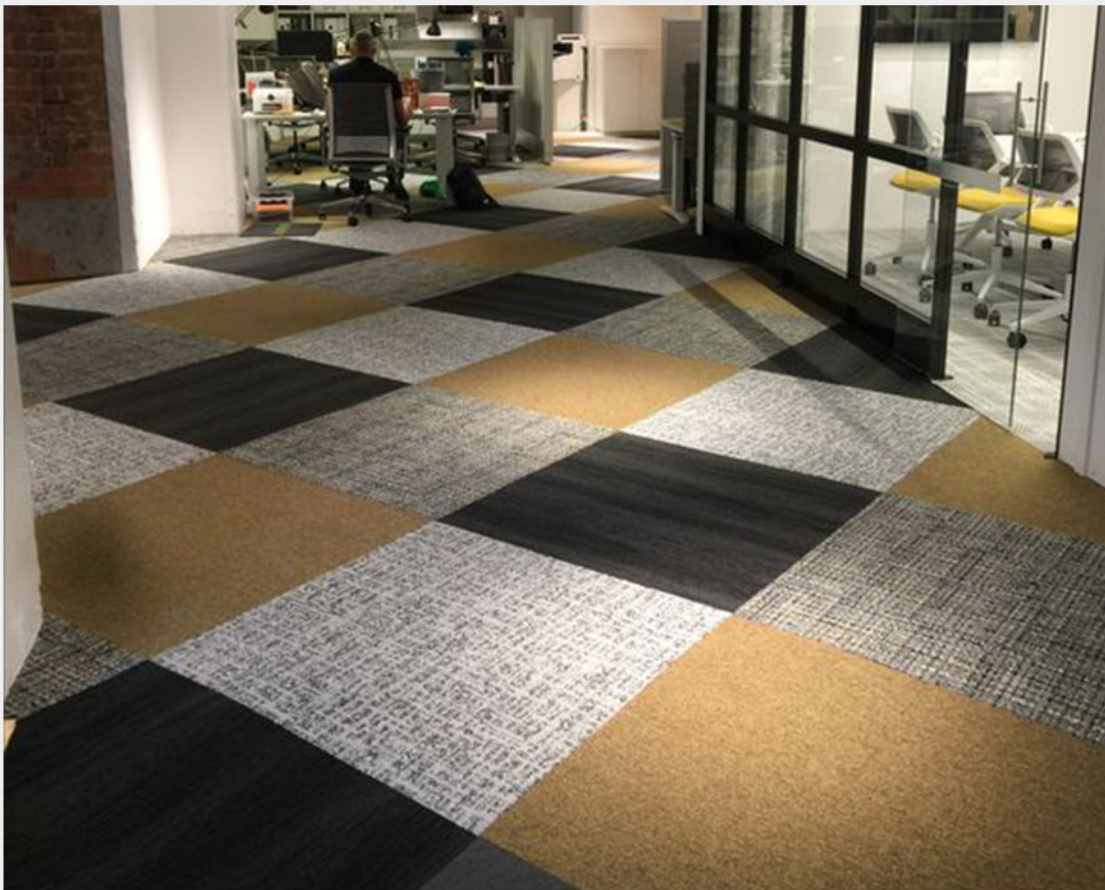

HOME DÉCOR
I N D O N E S I A

MULTI SCROLL TILE COLLECTION CONOROUS

Construction : Woven Loop Graphic | Machine Gauge : 1/12

Pile Weight : 950 gms/m² | Total Weight : 5000 gms/m²

Pile Height : 2/4/6 mm | Total Height : 9 mm

Primary Backing : Non-Woven Lutrador | Secondary Backing : PVC + Fibre Glass

Size Per Tile : 50 cm x 50 cm | No. of Tiles per Box : 20 Pcs/Box (5m²)

CQ - GREY

CQ - BEIGE

CQ - BLUE

CQ - CROWN