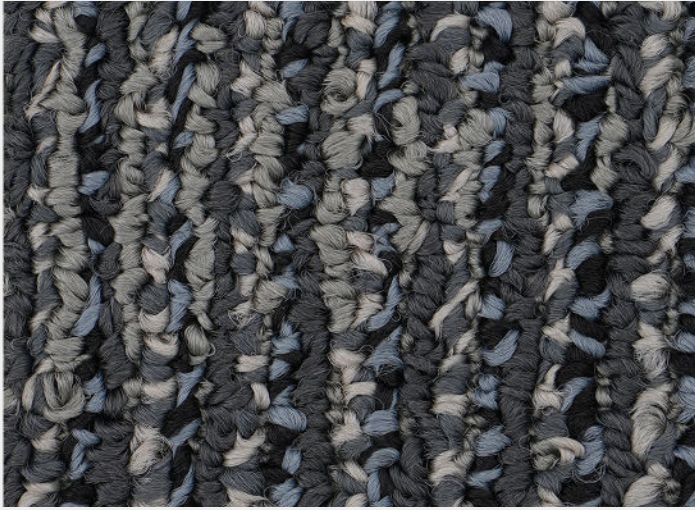

HOME DÉCOR
I N D O N E S I A

MULTI SCROLL TILE COLLECTION CONOROUS

Construction : Woven Loop Graphic | Machine Gauge : 1/12

Pile Weight : 950 gms/m² | Total Weight : 5000 gms/m²

Pile Height : 2/4/6 mm | Total Height : 9 mm

Primary Backing : Non-Woven Lutrador | Secondary Backing : PVC + Fibre Glass

Size Per Tile : 50 cm x 50 cm | No. of Tiles per Box : 20 Pcs/Box (5m²)

CQ - GREY

CQ - BEIGE

CQ - BLUE

CQ - CROWN