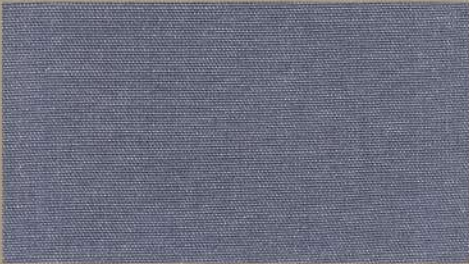

HOME DÉCOR
I N D O N E S I A

PARMA

Composition : 100% Polyester

Width : 140 cm

Suitable for Sofa & Curtain

POLAND LINEN

POLAND PEBBLE

POLAND CEMENT

POLAND EBONY

POLAND CHARCOAL

POLAND GREY

POLAND HEMP

POLAND NATURAL

POLAND EARTH

POLAND LICHEN

POLAND OCEAN

POLAND ASH

POLAND MINT

POLAND DENIM

POLAND FROST

POLAND SKY

POLAND SKY BLUE

POLAND FLINT

POLAND NAVY

POLAND ROYAL

POLAND RED

POLAND YELLOW

POLAND LIME

POLAND OLIVE

OSLO PUTTY

OSLO JUTE

OSLO LINEN