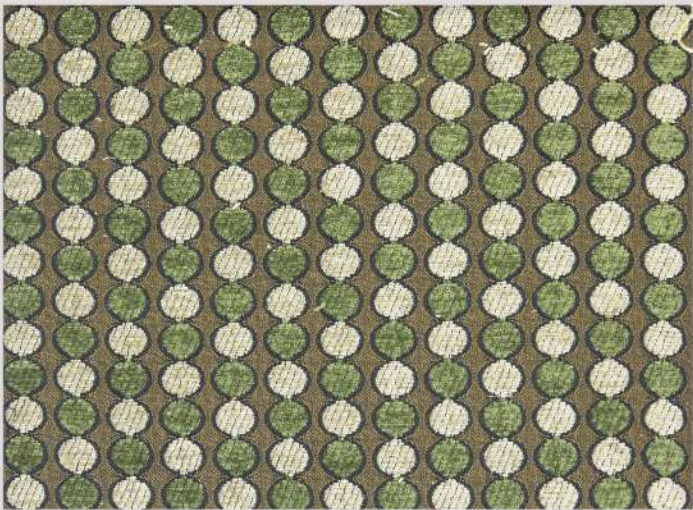

ARGENTINE JEHOVAH
COL 13

HAVANA IV VICTORIA
COL DESERT