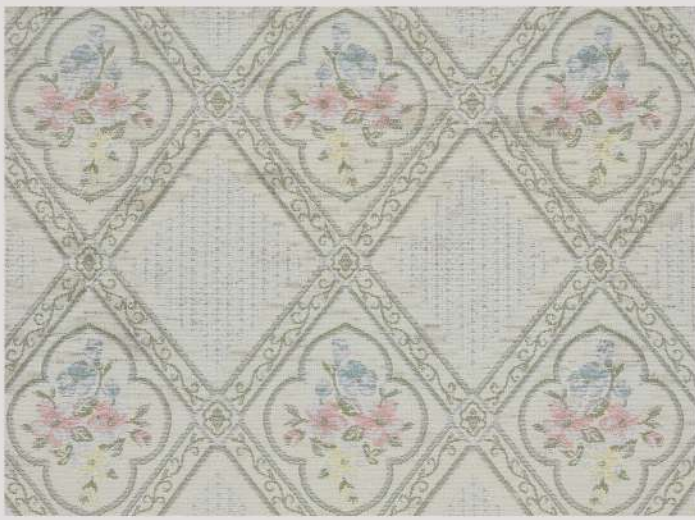

PANAMA CHENILLE
CHEVIOT D 582 COL 309

HAVANA V SP 0078
COL BEIGE