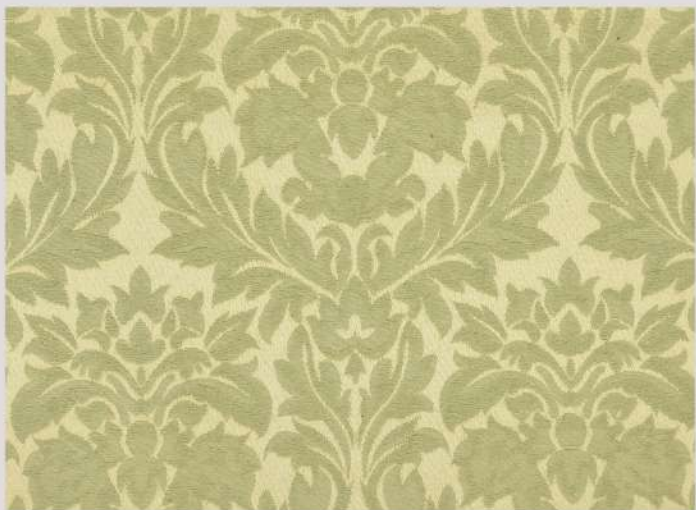

HOME DÉCOR
I N D O N E S I A

KIWI MIX COLLECTION

Width : 140 cm

Suitable for Sofa

HAVANA VI GARDEN FLURRY
COL HONEY DEW

ARGENTINE DBY 414
COL 120

PRESTIGIOUS LEAF
COL 08 KIWI

ZONE XXIX UPHOLSTERY
COL 4912