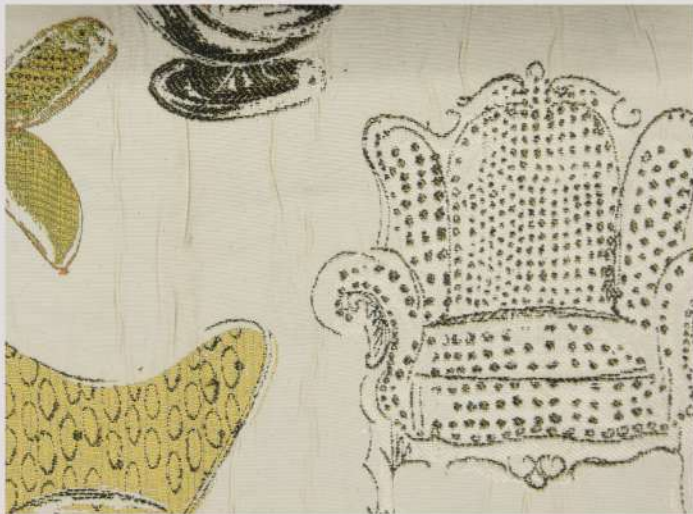

HOME DÉCOR
I N D O N E S I A

KIWI MIX COLLECTION

Width : 140 cm

Suitable for Sofa

HAVANA VI GARDEN FLURRY
COL HONEY DEW

ARGENTINE DBY 414
COL 120

PRESTIGIOUS LEAF
COL 08 KIWI

ZONE XXIX UPHOLSTERY
COL 4912

ZONE XXXII MARIKO
COL SEA GLASS

HAVANA V SP 0078
COL BEIGE

ZONE XXXI OAKVILLE STRIPE
COL MINERAL

ZONE XXXII DROP DESI
COL RAIN

LIFESTYLES INTERLACE
COL HAZE

HAVANA VI LIFESTYLES
BIRD SONG COL PISTACHIO

ZONE XXXIV CL VICT
COL WILLOWT

ZONE VIII FLUFF
COL SAGE

ZONE XXIII LEWINSTON
COL PISTACHIO

WHITACKER PARK IT
COL CREAM

IDENTITY GALERY NUEL TIN
210878 COL 08