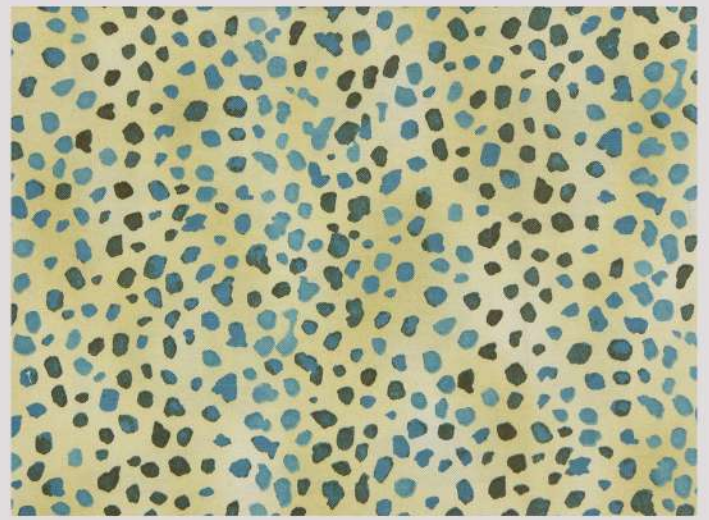

HOME DÉCOR
I N D O N E S I A

COTTON WORLD BLUE COLLECTION

Width : 140 cm

Suitable for Curtain and Sofa

LIFESTYLE COTTON
LIVELY TRAIL COL DELF

LIFESTYLE COTTON
JOLIE COL BLUEBERRY

LIFESTYLE COTTON
ELIJAH COL SAILOR

LIFESTYLE COTTON
BANJI COL TEAL

LIFESTYLE COTTON
BANJI COL PORCELAIN

LIFESTYLE COTTON
LOTUS DREAM COL PORCELAIN

LIFESTYLE COTTON
ON THE SPOT COL ESTATE BLUE

LIFESTYLES OUTDOOR
COSMOS COL AZURE

LIFESTYLES OD SUNDA
STRIPE COL PACIFIC BLUE

COTTON CRAFT LOVELY
LATICE COL SATEEN AZURE

COTTON CRAFT
CHEVRAMA COL SEAPORT

WHITACKER COTTON
JIGLLY FRESCO COL CAPRI

WAVERLY MYTH
COL SHITAKE

WAVERLY JASTIPTOP
ETHEREAL

WAVERLY FLORIANA
COL AMERICANA

WAVERLY IMPERIAL
COL DRESS PORCELIAN

WAVERLY IMPERIAL
COL DRESS BLUE

WAVERLY PAISLEY PRISM
COL BLUE BELL

WAVERLY MELROSE STRIPE
COL LAKE

WAVERLY BENGAL
COL SARI

WAVERLY A IMPERIAL DRESS
COL JEWEL

WAVERLY FINNIGAN FRESCO
COL OCEAN

WAVERLY LOW LEY
COL SPA