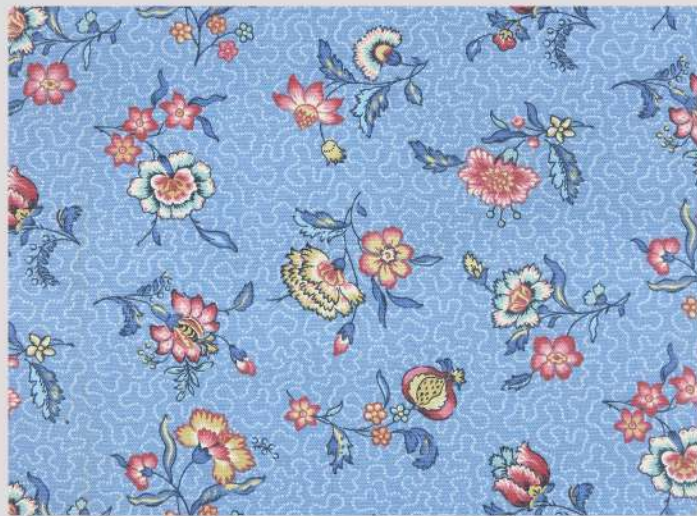

HOME DÉCOR
I N D O N E S I A

COTTON WORLD BLUE COLLECTION

Width : 140 cm

Suitable for Curtain and Sofa

LIFESTYLE COTTON
LIVELY TRAIL COL DELF

LIFESTYLE COTTON
JOLIE COL BLUEBERRY

LIFESTYLE COTTON
ELIJAH COL SAILOR

LIFESTYLE COTTON
BANJI COL TEAL

LIFESTYLE COTTON
BANJI COL PORCELAIN

LIFESTYLE COTTON
LOTUS DREAM COL PORCELAIN

LIFESTYLE COTTON
ON THE SPOT COL ESTATE BLUE

LIFESTYLES OUTDOOR
COSMOS COL AZURE

LIFESTYLES OD SUNDA
STRIPE COL PACIFIC BLUE