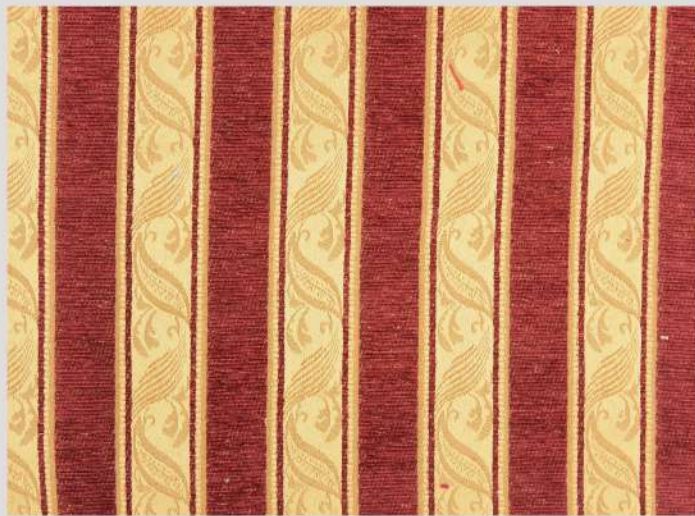

ZONE XXXV ELKCREEK
COL RUSSET

ZONE XXX MORRIES STRIPE
COL CRIMSON