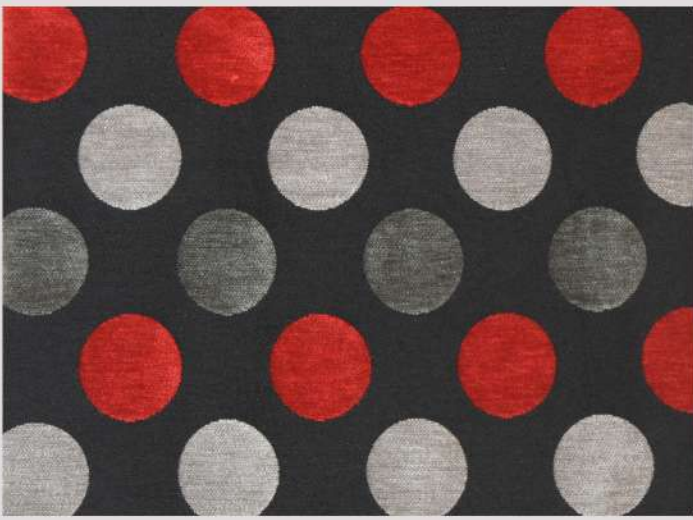

PISANO 210458
COL 90

GALLERY SNSATION ARLES
COL 210330-22